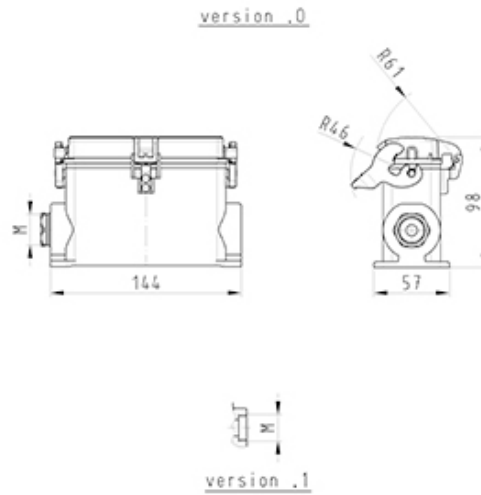

Datasheet

Item No. 76.346.6435.1

Bottom BAS GUT GT 64HM32 50 A1

revos BASIC 500V size 24H closed-bottom base with threaded collar M32, right, with cover, high design, single locking lever

Item No.	76.346.6435.1
EAN	4015573630154
order unit	1 Piece(s)

Approvals

Technical data

General

ArticlePrice	udp_no_price
Nominal voltage	500
Housing material	Aluminium
Colour	Grey
Surface	With powder coating
Degree of protection (IP)	Other
UV resistant	Yes
Inflammability class of insulation material acc. with UL94	Other
Operating temperature range min.	-40 °C
Operating temperature range max.	120 °C

Model

DIN-size	24H
Model	Surface mounting (base)
Locking mechanism	Single locking lever
Cable entry	Sideways
Type of cable	Thread
With cable screw gland	No
Thread size M	32
Hinged lid	Yes
EMC-version	No